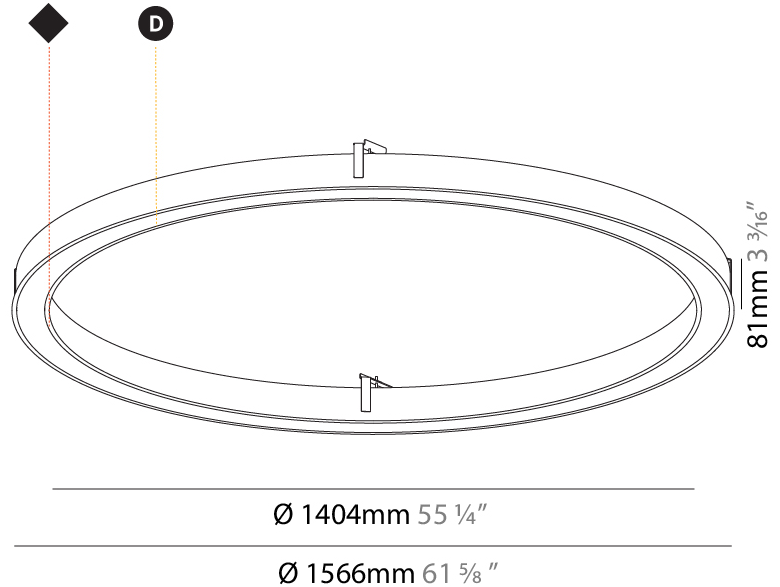

#### PHYSICAL

Shape: Round
Diameter (mm): 816
Diameter (in): 32 1/8
Height (mm): 81
Height (in): 3 3/16
Min. Recessing Depth (mm): 120
Min. Recessing Depth (in): 4 3/4
Light Distribution: Direct
Weight (kg): 6.755
Weight (lbs): 14.89
Diffuser: PMMA - Opal or Micro-Prism
Fixture Finish: SSR / BKV / CWI / CRY / HAB / UFT / ITA / RUA / FTG / MYG / LOD / PUS / FRO / FUP / KIA / POP / BLS / SPG / MEY / GOH / GUM / CHC / COM / ABZ / JAG / OBR / MOS / ROR
Fixture Material: Aluminum
Cut-out Measurements: 807mm / 31 3/4" x 663mm / 26 1/8"

#### PHYSICAL

Shape: Round
Diameter (mm): 1566
Diameter (in): 61 <sup>5</sup> / <sub>8</sub>
Height (mm): 81
Height (in): 3 <sup>3</sup> / <sub>16</sub>
Min. Recessing Depth (mm): 120
Min. Recessing Depth (in): 4 <sup>3</sup> / <sub>4</sub>
Light Distribution: Direct
Weight (kg): 14.042
Weight (lbs): 30.96
Diffuser: PMMA - Opal or Micro-Prism
Fixture Finish: SSR / BKV / CWI / CRY / HAB / UFT / ITA / RUA / FTG / MYG / LOD / PUS / FRO / FUP / KIA / POP / BLS / SPG / MEY / GOH / GUM / CHC / COM / ABZ / JAG / OBR / MOS / ROR
Fixture Material: Aluminum

#### RATINGS AND CERTIFICATIONS

Certified By: Certified for North American Standards
IP rating: IP20

1557mm x 1413mm  
61 <sup>5</sup>/<sub>16</sub>" x 55 <sup>5</sup>/<sub>16</sub>"

120mm  
4 <sup>3</sup>/<sub>4</sub>"

#### PHYSICAL

Shape: Round  
 Diameter (mm): 3016  
 Diameter (in): 118 3/4  
 Height (mm): 81  
 Height (in): 3 3/16  
 Min. Recessing Depth (mm): 120  
 Min. Recessing Depth (in): 4 3/4  
 Light Distribution: Direct  
 Weight (kg): 27.132  
 Weight (lbs): 59.69  
 Diffuser: PMMA - Opal or Micro-Prism  
 Fixture Finish: SSR / BKV / CWI / CRY / HAB / UFT / ITA / RUA / FTG / MYG / LOD / PUS / FRO / FUP / KIA / POP / BLS / SPG / MEY / GOH / GUM / CHC / COM / ABZ / JAG / OBR / MOS / ROR  
 Fixture Material: Aluminum  
 Cut-out Measurements: 3007mm / 118 3/8" x 2863mm / 112 11/16"