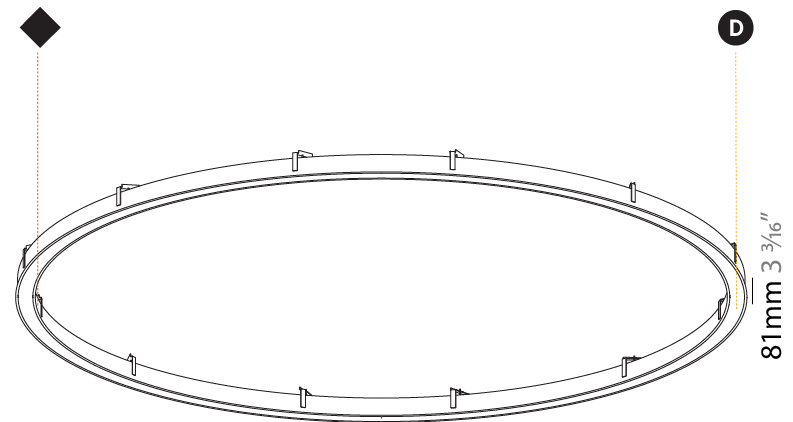

GENERAL

Series: Glorious
Subseries: Glorious Slim
Brand: Prolicht
Division: Architectural
Mounting Type: Recessed
Mounting Location: Ceiling
Subcategory: Ambient

PHYSICAL

Shape: Round
Diameter (mm): 5216
Diameter (in): 205 ³/₈
Height (mm): 81
Height (in): 3 ³/₁₆
Min. Recessing Depth (mm): 120
Min. Recessing Depth (in): 4 ³/₄
Light Distribution: Direct
Weight (kg): 47.924
Weight (lbs): 106.00
Diffuser: PMMA - Opal or Micro-Prism
Fixture Finish: SSR / BKV / CWI / CRY / HAB / UFT / ITA / RUA / FTG / MYG / LOD / PUS / FRO / FUP / KIA / POP / BLS / SPG / MEY / GOH / GUM / CHC / COM / ABZ / JAG / OBR / MOS / ROR
Fixture Material: Aluminum
Cut-out Measurements: 5207mm / 205" x 5063mm / 199 5/16"

ELECTRICAL

Lamp Type: LED (Zhaga Standard)
Input Wattage (W): 392
Total Output Wattage (W): 336
Dimming: Tri-Mode (Non-Dimming and Phase Dimming (120Vac only) and 0-10V Dimming)
Driver Included: Yes
Driver Location: Integrated
Driver Type: Constant Current - Universal
Driver Class: Class 2
Input Voltage (V): 120 - 277
Constant Current (MA): 350

LED

Color Temperature (°K): 3000 / 3500 / 4000
Max. Delivered Lumen (lm): 47520 / 48510 / 49500
CRI: >80 CRI
Efficiency (%): 0.884
Lamp Life (hrs): 50000

OPTICAL

RATINGS AND CERTIFICATIONS

Certified By: Certified for North American Standards
IP rating: IP20

Ø 5054mm 199"

Ø 5216mm 205 ³/₈"

5207mm x 5063mm
205" x 199 ⁵/₁₆"

120mm
4 ³/₄"

10 - 30mm
³/₈" - 1 ³/₁₆"