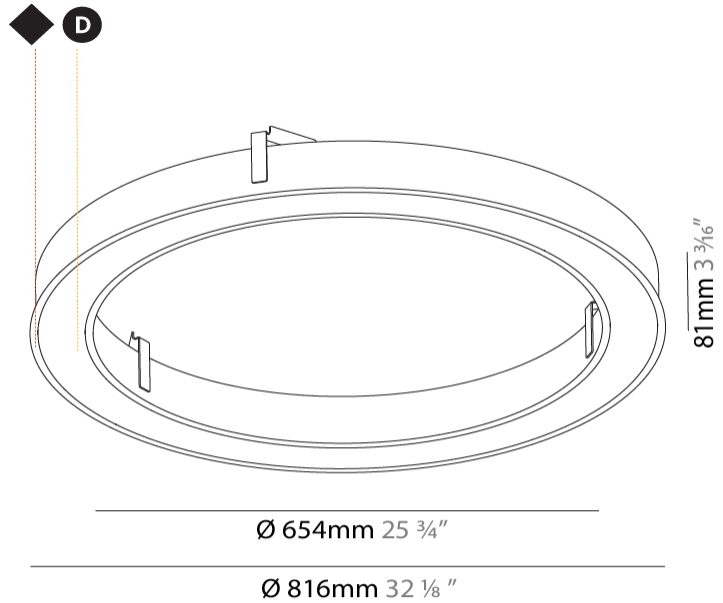

#### PHYSICAL

Shape: Round
Diameter (mm): 816
Diameter (in): 32 1/8
Height (mm): 81
Height (in): 3 3/16
Min. Recessing Depth (mm): 120
Min. Recessing Depth (in): 4 3/4
Light Distribution: Direct
Weight (kg): 6.755
Weight (lbs): 14.89
Diffuser: PMMA - Opal or Micro-Prism
Fixture Finish: SSR / BKV / CWI / CRY / HAB / UFT / ITA / RUA / FTG / MYG / LOD / PUS / FRO / FUP / KIA / POP / BLS / SPG / MEY / GOH / GUM / CHC / COM / ABZ / JAG / OBR / MOS / ROR
Fixture Material: Aluminum
Cut-out Measurements: 807mm / 31 3/4" x 663mm / 26 1/8"

#### RATINGS AND CERTIFICATIONS

Certified By: Certified for North American Standards
IP rating: IP20

807mm x 663mm  
31 3/4" x 26 1/8"

120mm  
4 3/4"

10 - 30mm  
3/8" - 1 3/16"

PROJECT
TYPE
SPECIFIER
QUANTITY
DATE

#### PHYSICAL

Shape: Round
Diameter (mm): 1566
Diameter (in): 61 <sup>5</sup> / <sub>8</sub>
Height (mm): 81
Height (in): 3 <sup>3</sup> / <sub>16</sub>
Min. Recessing Depth (mm): 120
Min. Recessing Depth (in): 4 <sup>3</sup> / <sub>4</sub>
Light Distribution: Direct
Weight (kg): 14.042
Weight (lbs): 30.96
Diffuser: PMMA - Opal or Micro-Prism
Fixture Finish: SSR / BKV / CWI / CRY / HAB / UFT / ITA / RUA / FTG / MYG / LOD / PUS / FRO / FUP / KIA / POP / BLS / SPG / MEY / GOH / GUM / CHC / COM / ABZ / JAG / OBR / MOS / ROR
Fixture Material: Aluminum

#### PHYSICAL

Shape: Round  
 Diameter (mm): 3016  
 Diameter (in): 118 3/4  
 Height (mm): 81  
 Height (in): 3 3/16  
 Min. Recessing Depth (mm): 120  
 Min. Recessing Depth (in): 4 3/4  
 Light Distribution: Direct  
 Weight (kg): 27.132  
 Weight (lbs): 59.69  
 Diffuser: PMMA - Opal or Micro-Prism  
 Fixture Finish: SSR / BKV / CWI / CRY / HAB / UFT / ITA / RUA / FTG / MYG / LOD / PUS / FRO / FUP / KIA / POP / BLS / SPG / MEY / GOH / GUM / CHC / COM / ABZ / JAG / OBR / MOS / ROR  
 Fixture Material: Aluminum  
 Cut-out Measurements: 3007mm / 118 3/8" x 2863mm / 112 11/16"